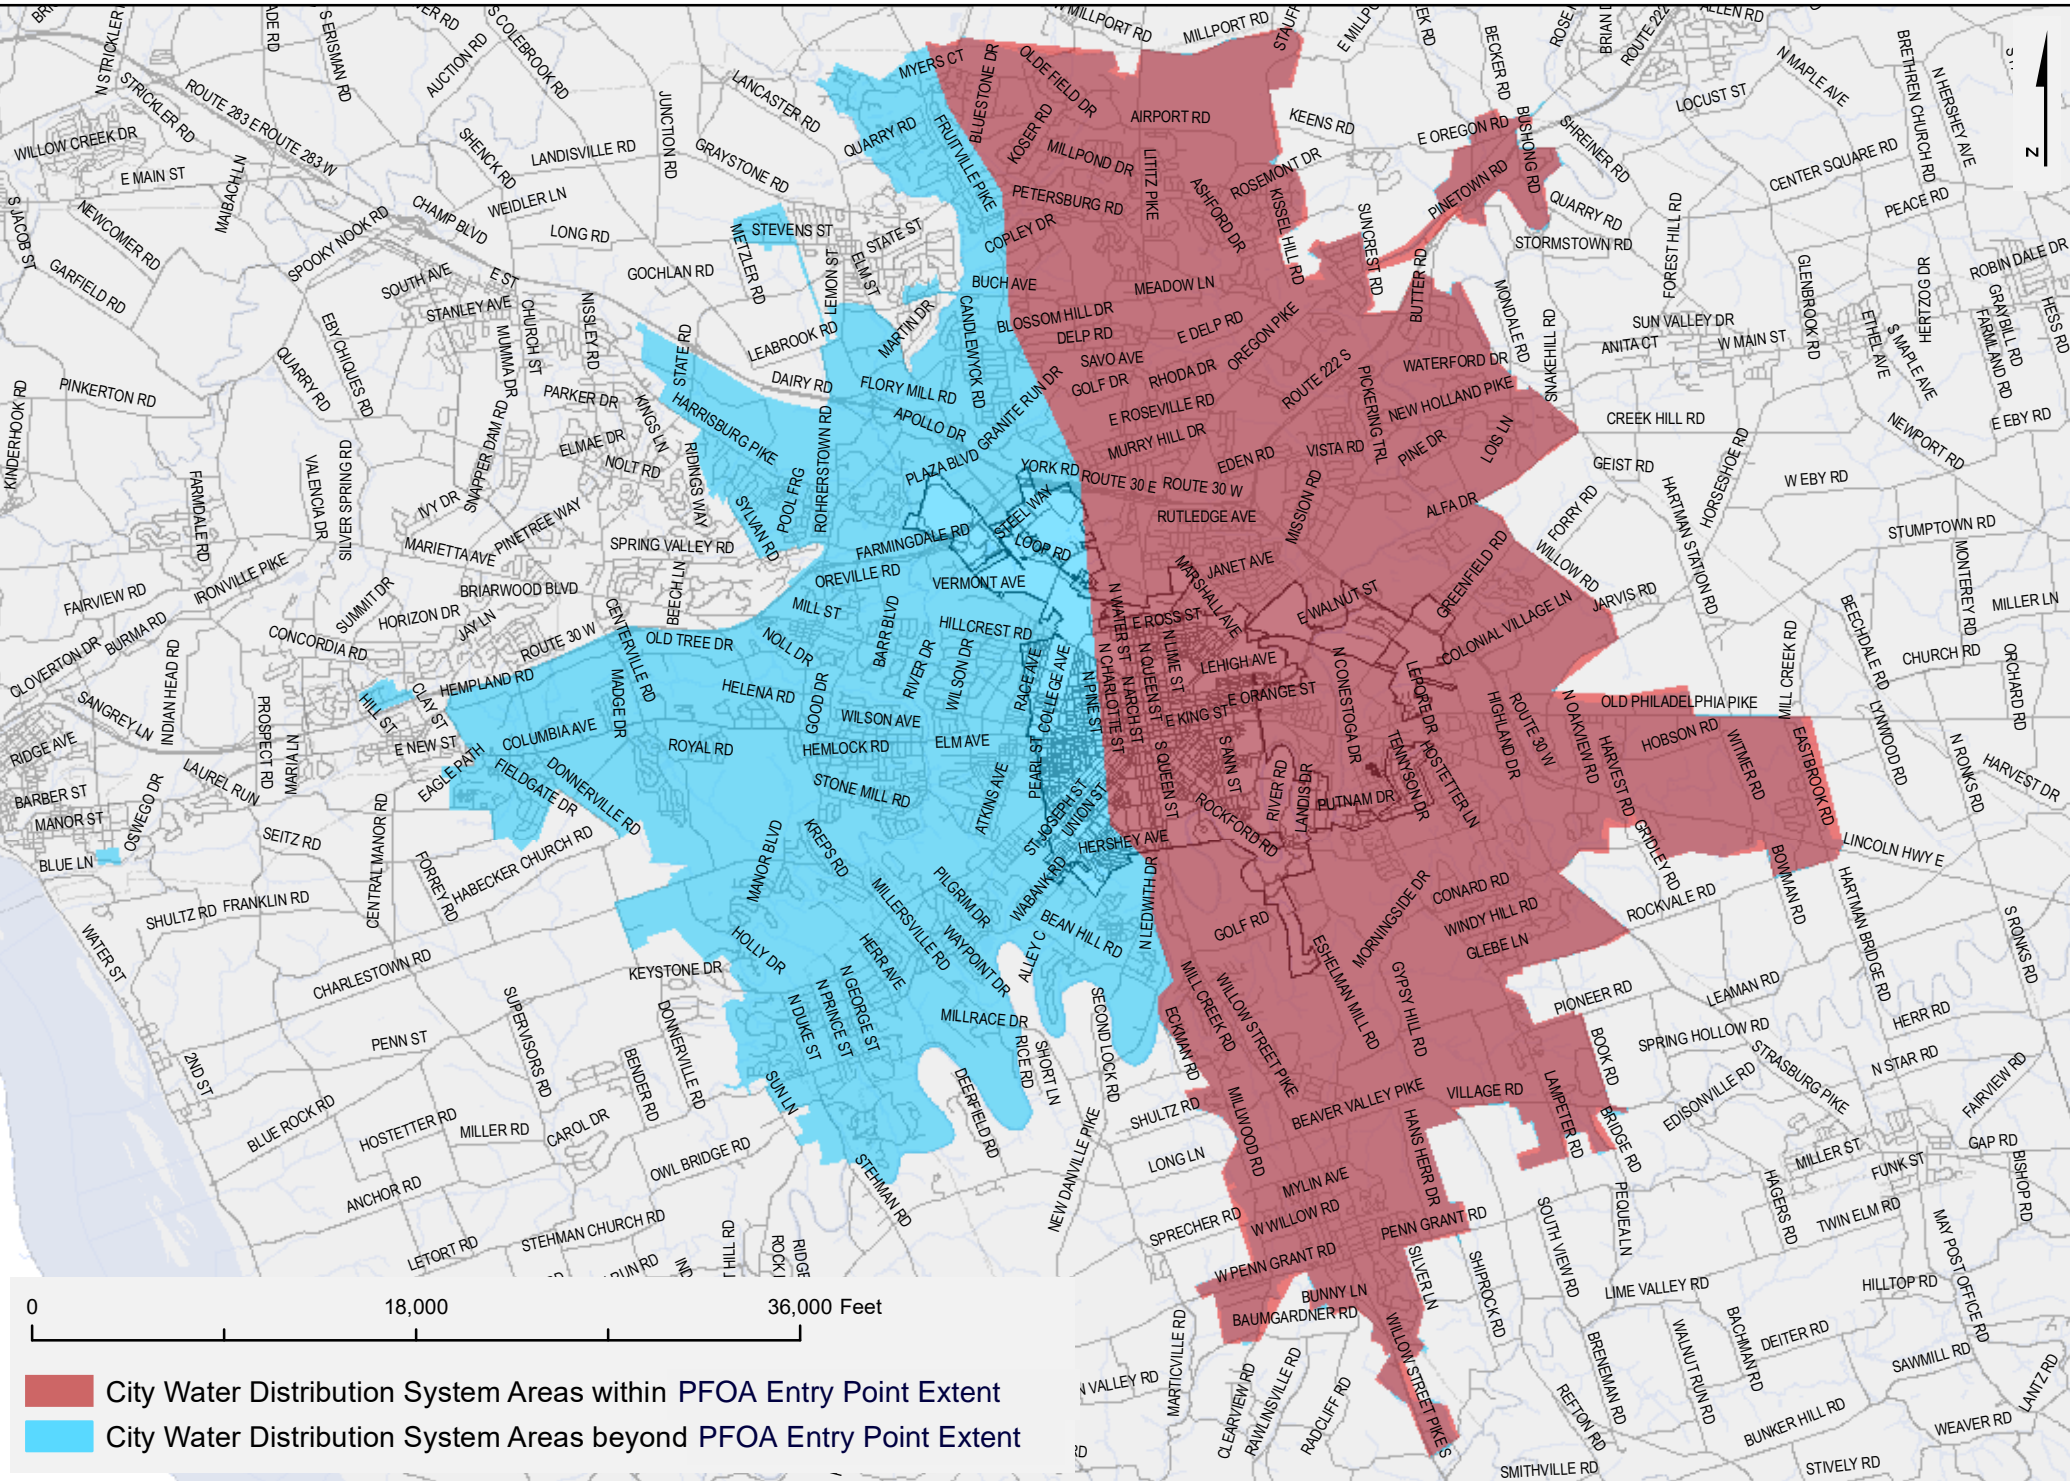

PFOA Entry Point Affected Areas